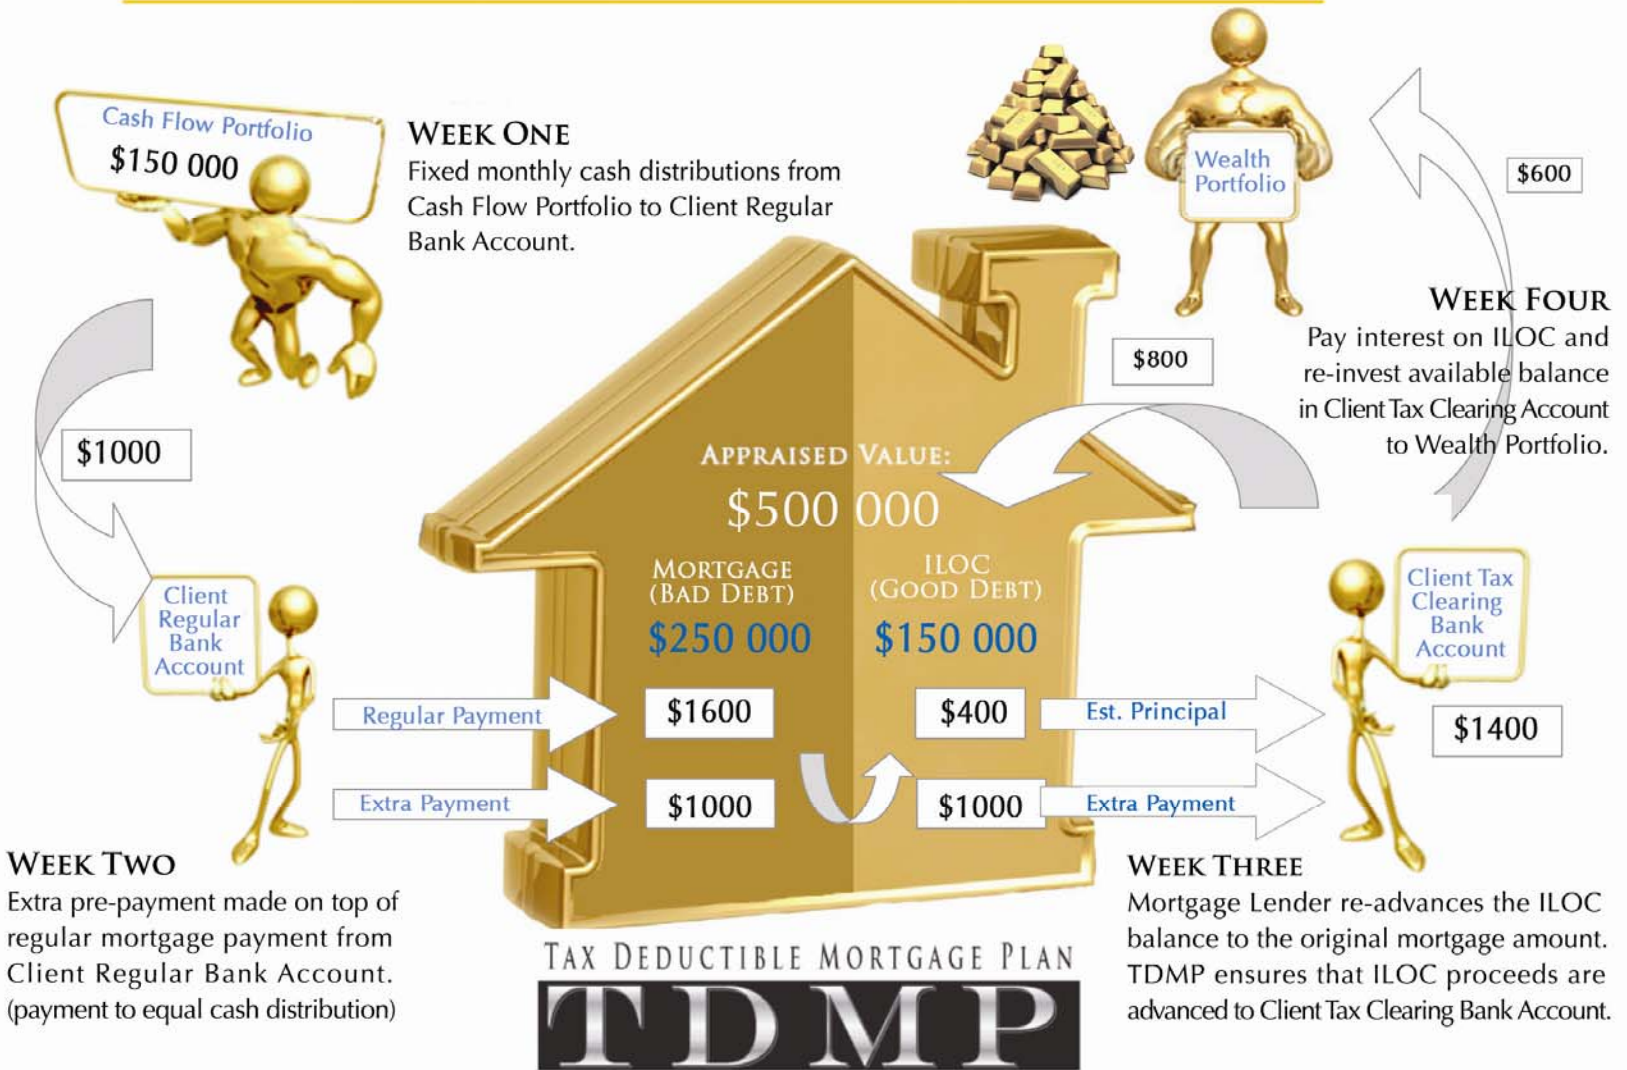

TDMP MONTHLY CASH FLOW MANAGEMENT CYCLE

TAX DEDUCTIBLE MORTGAGE PLAN
TDMP

© 2008 M-Link Mortgage Corporation. All Rights Reserved.